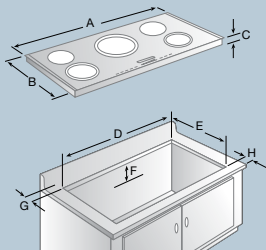

avantGarde® Electric Cooktops

The future moving in.

SIEMENS

avantGarde® Electric Cooktops Specifications

30" Electric Cooktop

36" Electric Cooktop

30" Electric Cooktop Dimensions

A	30-3/4"	E	19-7/8"-20"
B	21"	F	3-1/2"
C	3-1/2"	G	1-1/2"
D	28-3/4"-28-7/8"	H	2-1/2"

36" Electric Cooktop Dimensions

A	36-3/4"	E	19-7/8"-20"
B	21"	F	3-1/2"
C	3-1/2"	G	1-1/2"
D	34-3/4"-34-7/8"	H	2-1/2"

	avantGarde® 30" Electric Cooktop ET7752UC	avantGarde® 36" Electric Cooktop ET9752UC
Cooking Performance		
quickStart™ Elements (Hot in 5 Seconds)	■	■
allZone™ Keep Warm Elements	4	5
Size-Adaptable Cooktop Elements	1	2
Bridge Element	1	1
High-Power Heating Element	2500W	2700W
preciseSimmer™	10 Levels	10 Levels
rapidHeat™	■	■
Easy Cooking		
touchSlide™ Front Control	■	■
Power Levels	17	17
Kitchen Timer/Auto Shutoff Timer	■	■
Easy Cleaning		
Durable Ceramic Glass Surface	■	■
Design		
Flush Euro Design	■	■
Stainless Steel Frame	■	■
Safety		
Hot Surface Indicator Display	4	5
Two-Level Residual Heat Indicators	■	■
Technical		
Burner/Heating Element	LF Bridge 7" 1800/400W	LF Bridge 7" 1800W
Burner/Heating Element	LR Bridge 7" 1800/400W	LR Bridge 7" 1800/400W
Burner/Heating Element		C Triple 6"8"/12" 1050/1950/2700W
Burner/Heating Element	RR Dual 6"9" 1100/2500W	RR Single 6" 1200W
Burner/Heating Element	RF Single 6" 1200W	RF Dual 5"7" 700/1700W
Dual Rated 208/240 Volts, 3-Wire, 60 Hz	30A	40A