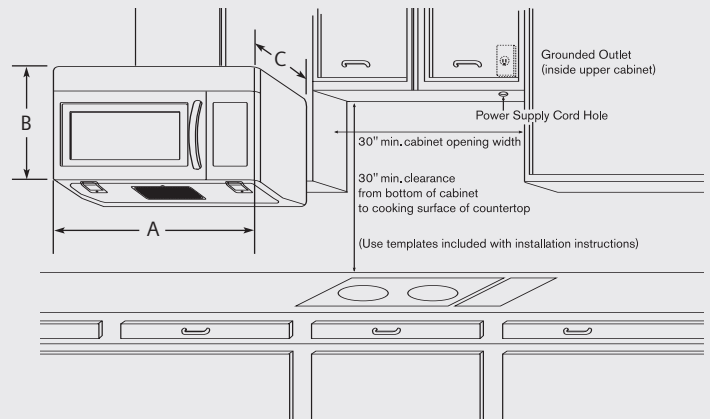

SKU HF36V305

Type	Over-the-Range Microwave Oven
Width	30"
Touch Control	•
Display Color	Green
Microwave Power	1,000 watt
Power Levels	10
Sensor Cook	•
Sensor Popcorn	•
Sensor Potato	•
Sensor Pizza	•
Sensor Vegetables	•
Sensor Reheat	•
Auto Defrost	•
Quick Defrost	•
Time Defrost	•
CFM rate	300
Fan speed	High / Low
Charcoal Filter	•
Dishwasher-Safe Grease Filter	•
Turntable	12" – Glass recessed
Clock	•
Kitchen Timer	•
More / Less	•
Cooktop Light	2 x 40 Watt
Overall Microwave Capacity	1.8 cu.ft.
Amps	15
Power Supply	120 Volt, 60 Hz

30" OTR Microwave	Overall Dimensions
A	29 ¹⁵ / ₁₆ "
B	16 ⁷ / ₁₆ "
C	15 ⁵ / ₈ "

Siemens Over-the-Range Microwave Oven

The future moving in.

SIEMENS

 BSH reserves the absolute and unrestricted right to change product materials and specifications, at any time, without notice. Consult the product's installation instructions for final dimensional data and other details. Applicable product warranty can be found in accompanying product literature or you may contact your account manager for further details.
Notes: All height, width and depth dimensions are shown in inches. Please refer to installation instructions prior to making cutout.