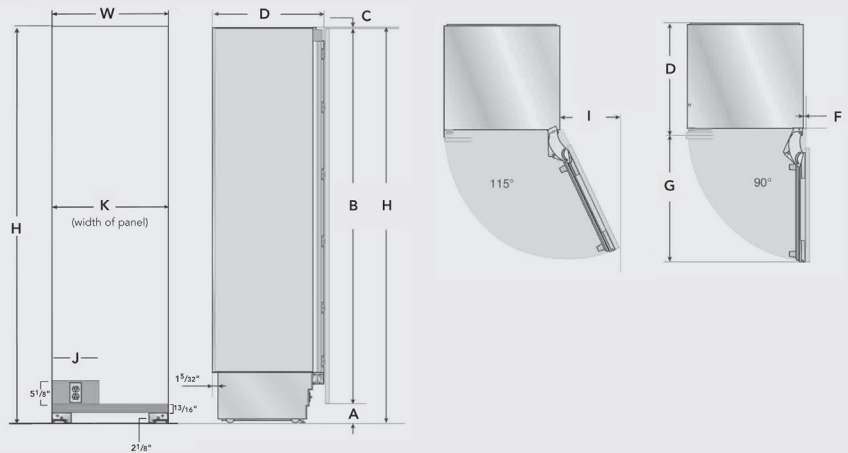

18" Wine Tower

SKU S18IW50SRS / S18IW50NSP

| | |
|--|---|
| Type | Wine Tower |
| Niche Dimensions Stainless Steel | |
| Width x Height x Depth | 18" x 84" x 24 3/4" |
| Niche Dimensions Fully Integrated | |
| Width x Height x Depth | 18" x 84" x 24 + Panel Thickness |
| Color | S18IW50SRS – Stainless Steel S18IW50NSP – Custom Panel |
| Bottle Capacity | 70 |
| Temperature Zones | 2 |
| Temperature Settings | 37 – 64 degrees |
| Electronic Controls | • |
| Special Features | |
| Column Concept | • |
| Fully Integrated | • |
| accessHinge System | • |
| Compressor | • |
| Evaporator | • |

Features & Benefits

- Dual temperature control wine preservation for both white and red wines
- The heavy duty hinge holds up to 220 pounds. It allows flush mounting with cabinetry
- Fully integrated and built-in into the cabinetry
- Glass door to give open visibility to wine selection
- 19" wine racks

S18IW50SRS

| Overall Dimensions | | Stainless Steel Panel Dimensions | |
|--------------------|---------|----------------------------------|---------|
| W | 18" | K | 18" |
| H | 84" | A | 4" |
| D | 24 3/4" | B | 79 7/8" |
| | | C | 1/8" |

S18IW50NSP

| Overall Dimensions | | Custom Panel Dimensions* | |
|--------------------|-----|--------------------------|---------|
| W | 18" | K | 17 3/4" |
| H | 84" | A* | 4" |
| D | 24" | B | 79 7/8" |
| (plus panel size) | | C* | 1/8" |