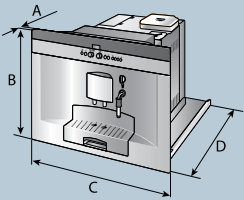

### Built-In Coffee System Dimensions

A	13/16"	C	23-3/8"
B	18-1/16"	D	20-1/2"

1-888-4-SIEMENS • In the US: [siemens-home.com](http://siemens-home.com)

©2007 BSH Home Appliances Corporation. All rights reserved. Specifications subject to change without notice.