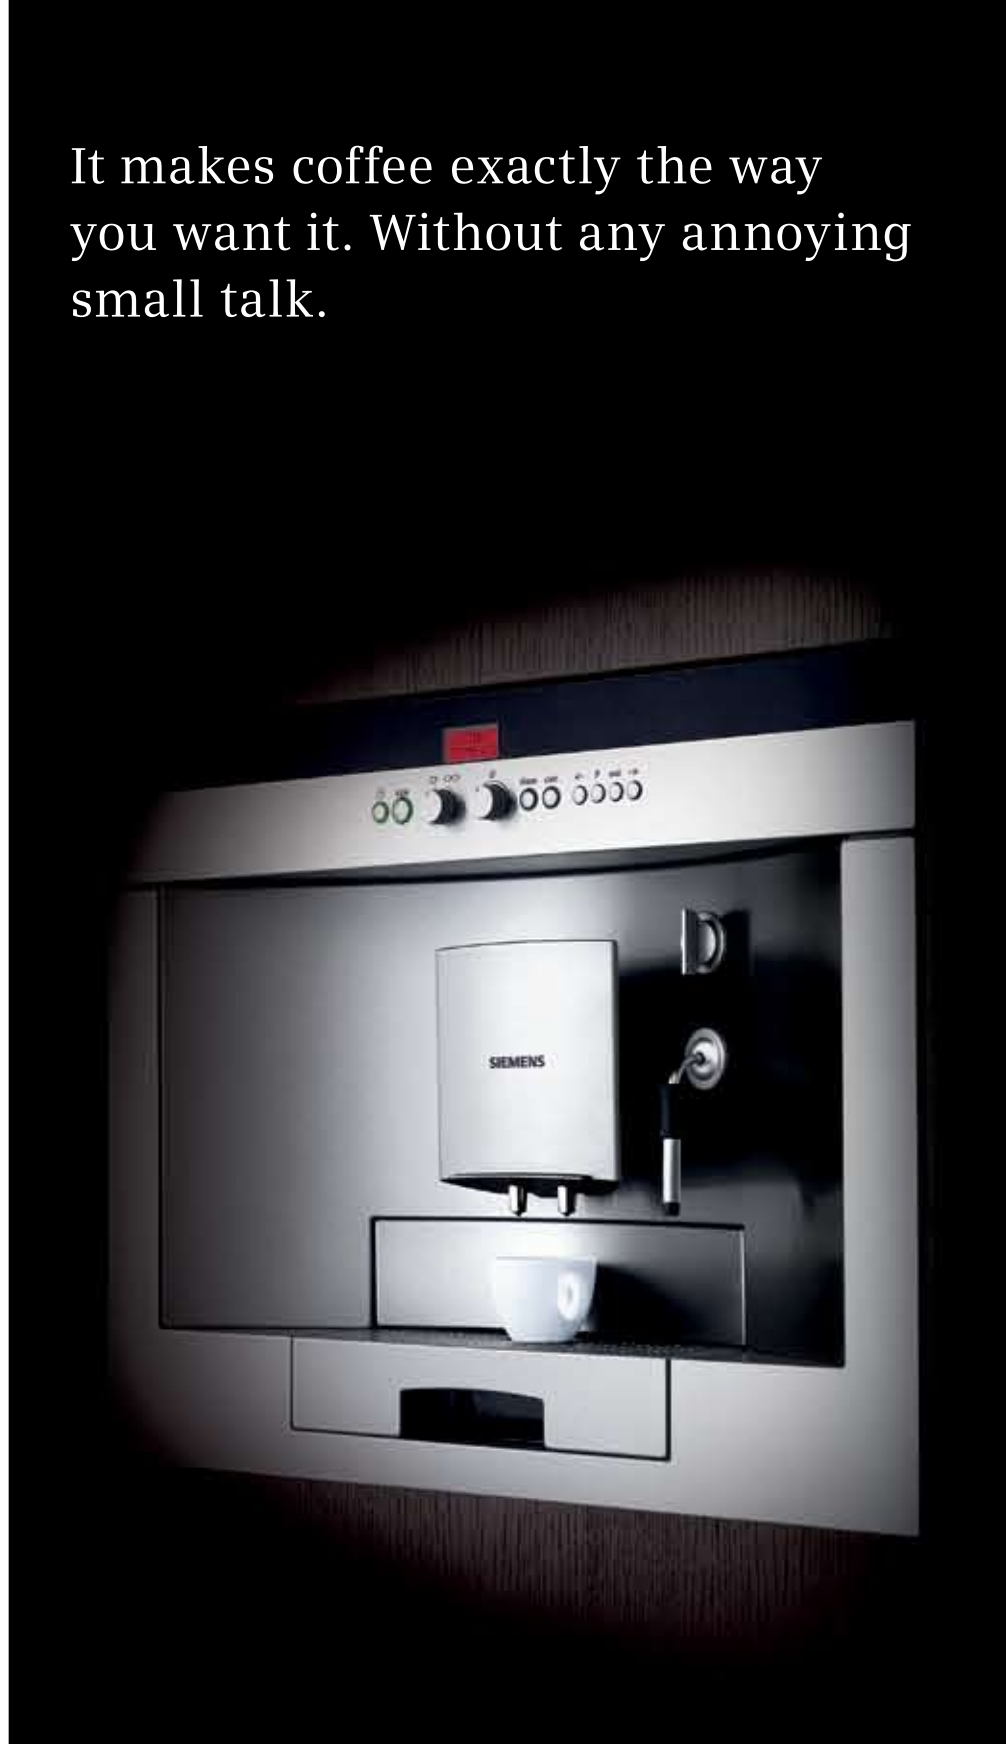

avantGarde® Built-in Coffee System

The future moving in.

SIEMENS