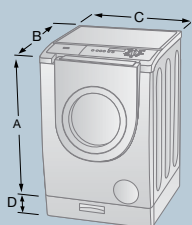

Optional 8" Pedestal WZ20395

Dryer Dimensions

A	36-15/16"
B	31-9/16"
C	27"
D	8"

	ultraSense® Gas Dryer WTXD5522UC	ultraSense® Electric Dryer WTXD5322US
Drying Performance		
Total Cycles	11	11
High Air Velocity Drying	■	■
3-Dimensional Drying Motion	■	■
Digital Humidity Sensor	■	■
Dry Cycles		
Timed Dry	20, 40, 60 Minutes	20, 40, 60 Minutes
Air Fluff (No Heat)	■	■
Regular/Cotton	Damp Dry, Regular Dry, Very Dry, Extra Dry	Damp Dry, Regular Dry, Very Dry, Extra Dry
Permanent Press	Damp Dry, Regular Dry, Very Dry	Damp Dry, Regular Dry, Very Dry
Convenience		
Capacity (IEC)	6.7 cu. ft.	6.7 cu. ft.
Door Angle	180°	180°
Door Opening	18"	18"
Door Lock with Auto Circuit Break	■	■
Reversible Door Hinged on Right	■	■
Rust-Proof Stainless Steel Drum	■	■
Drying Process Indicator	■	■
End-of-Cycle Signal	■	■
Anti-Wrinkle Function	1 hr.	1 hr.
Optional 8" Pedestal with Storage Drawer	■	■
Efficiency		
Insulation System	■	■
Lint Filter Indicator	■	■
Silence Rating (IEC)	64 dBA	64 dBA
Design		
Display	LED	LED
Dial	Chrome	Chrome
Bull's Eye Ring	Chrome	Chrome
Button Color	Chrome	Chrome
Finish Color	White	White
Technical		
Supply Voltage	208/120 V	208/240 V
Frequency	60Hz	60Hz
Amperage	15A	30A
BTUs	18,500	
UL Approved	■	■

1-888-4-SIEMENS • In the US: siemens-home.com

©2007 BSH Home Appliances Corporation. All rights reserved. Specifications subject to change without notice.

Dryer is UL approved. For immediate critical installation dimensions by fax, use your handset and call 775-833-3600.