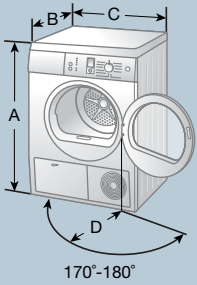

Dryer Dimensions

A	33-3/32-34-3/16"	G	33-5/32"
B	23-24-3/16"	H	1-3/16"
C	23-5/8"	I	5-3/16"
D	17-23/32"	J	19/32"
E	40-15/16"	K	7-23/32"
F	24-5/8"	L	4-23/32"

ultraStack™ 24" Stackable Dryers Specifications

	ultraStack™ Vented Electric Dryer WT36V100US	ultraStack™ Condensation Electric Dryer WT46E300US
Drying Performance		
Total Cycles	9	11
Gentle and Efficient Drying Motion	■	■
Temperature Sensor for Gentle Heat	■	■
Digital Moisture Sensor	■	■
Dry Cycles/Settings		
Timed Dry	Warm 20 min., Cold 20 min.	Warm 40 min., Warm 20 min.
Delicates	■	
Low Heat		■
Wool		■
Quick		■
Less Ironing		■
Anti-Wrinkle Function	1 hr.	2 hr.
Regular/Cotton Settings	Damp Dry, Regular Dry, Very Dry, Extra Dry	Damp Dry, Regular Dry, Very Dry, Extra Dry
Permanent Press Settings	Damp Dry, Regular Dry, Very Dry	Damp Dry, Regular Dry, Very Dry
Convenience		
Capacity (IEC)	3.9 cu. ft.	3.9 cu. ft.
Door Angle	165°	165°
See-Through Door	■	■
Left and Rear Venting	■	
No Ducting Required		■
Electronic Touch Controls	■	■
Door Lock with Auto Circuit Break	■	■
Snag-Proof, Rust-Proof Stainless Steel Structured Drum	■	■
Lint Filter Indicator	■	■
Delay Start		19 hr.
Optional 11" Pedestal with Storage Drawer and Fold-Up Laundry Basket (WZ20460)	■	■
Optional Stacking Kit with Pull-Out Tray (WZ20300UC)	■	■
Optional Stacking Kit without Pull-Out Tray (WZ20310UC)	■	■
Efficiency		
Silence Rating (IEC)	67 dBA	67 dBA
Design		
Display		LED
Door Hinged on Left	■	■
Bull's Eye Ring	Silver	Silver
Finish Color	White	White
Durable Mekalit Work Top	■	■
Technical		
Supply Voltage	208/240 V	208/240 V
Frequency	60Hz	60Hz
Amperage	13A	13A
UL Approved	■	■

1-888-4-SIEMENS • In the US: siemens-home.com

©2008 BSH Home Appliances Corporation. All rights reserved. Specifications subject to change without notice.

Dryers are UL approved. For immediate critical installation dimensions by fax, use your handset and call 775-833-3600.

Warranty: BSH warrants that its laundry products are free from defects in materials and workmanship for a period of 1 year for labor, 2 years for parts, 2 years on all electronic components, lifetime on stainless steel drum. Certain limitations apply. See Manufacturer's Limited Warranty for details. SE_PW_G11_1_001