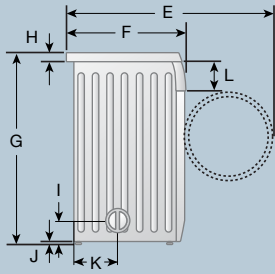

Dryer Dimensions

A	33-3/32-34-3/16"	G	33-5/32"
B	23-24-3/16"	H	1-3/16"
C	23-5/8"	I	5-3/16"
D	17-23/32"	J	19/32"
E	40-15/16"	K	7-23/32"
F	24-5/8"	L	4-23/32"

ultraStack™ 24" Stackable Dryers Specifications

	ultraStack™ Vented Electric Dryer WT36V100US	ultraStack™ Condensation Electric Dryer WT46E300US
Drying Performance		
Total Cycles	9	11
Gentle and Efficient Drying Motion	■	■
Temperature Sensor for Gentle Heat	■	■
Digital Moisture Sensor	■	■
Dry Cycles/Settings		
Timed Dry	Warm 20 min., Cold 20 min.	Warm 40 min., Warm 20 min.
Delicates	■	
Low Heat		■
Wool		■
Quick		■
Less Ironing		■
Anti-Wrinkle Function	1 hr.	2 hr.
Regular/Cotton Settings	Damp Dry, Regular Dry, Very Dry, Extra Dry	Damp Dry, Regular Dry, Very Dry, Extra Dry
Permanent Press Settings	Damp Dry, Regular Dry, Very Dry	Damp Dry, Regular Dry, Very Dry
Convenience		
Capacity (IEC)	3.9 cu. ft.	3.9 cu. ft.
Door Angle	165°	165°
See-Through Door	■	■
Left and Rear Venting	■	
No Ducting Required		■
Electronic Touch Controls	■	■
Door Lock with Auto Circuit Break	■	■
Snag-Proof, Rust-Proof Stainless Steel Structured Drum	■	■
Lint Filter Indicator	■	■
Delay Start		19 hr.
Optional 11" Pedestal with Storage Drawer and Fold-Up Laundry Basket (WZ20460)	■	■
Optional Stacking Kit with Pull-Out Tray (WZ20300UC)	■	■
Optional Stacking Kit without Pull-Out Tray (WZ20310UC)	■	■
Efficiency		
Silence Rating (IEC)	67 dBA	67 dBA
Design		
Display		LED
Door Hinged on Left	■	■
Bull's Eye Ring	Silver	Silver
Finish Color	White	White
Durable Mekalit Work Top	■	■
Technical		
Supply Voltage	208/240 V	208/240 V
Frequency	60Hz	60Hz
Amperage	13A	13A
UL Approved	■	■

1-888-4-SIEMENS • In the US: siemens-home.com

©2008 BSH Home Appliances Corporation. All rights reserved. Specifications subject to change without notice.

Dryers are UL approved. For immediate critical installation dimensions by fax, use your handset and call 775-833-3600.

Warranty: BSH warrants that its laundry products are free from defects in materials and workmanship for a period of 1 year for labor, 2 years for parts, 2 years on all electronic components, lifetime on stainless steel drum. Certain limitations apply. See Manufacturer's Limited Warranty for details. SE_PW_G11_1_001